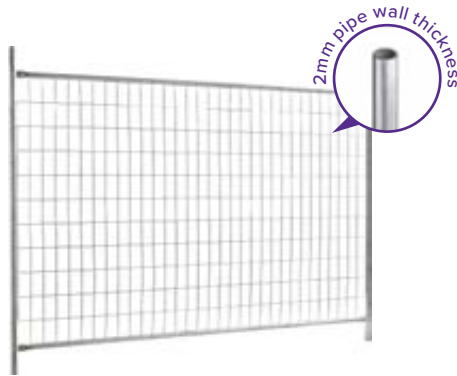

SEMI PERMANENT

Panel size	2400mm (W) x 2100mm (H)
Frame	32mm O.D.
Infill mesh	4mm x 4mm 150mm x 60mm spacings
Weight	22kg
Finish	Hot dipped galvanised 42 microns

RAMMED POST

Weight	5kg
Length	2400mm
Finish	Galvanised