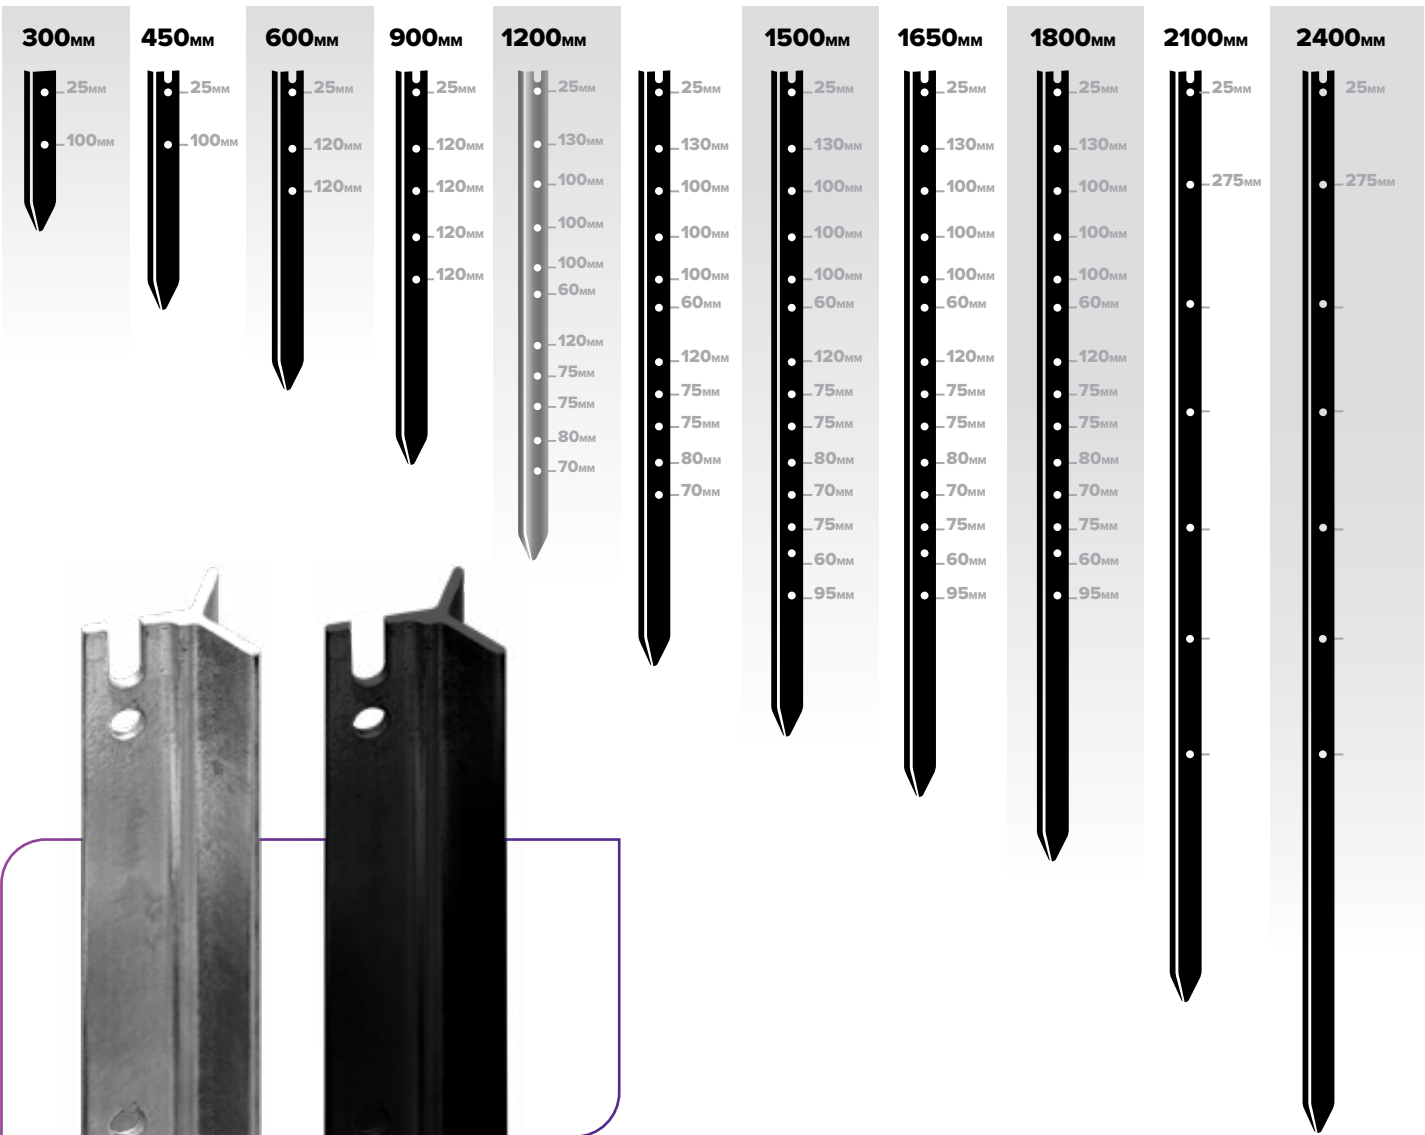

Y-POSTS SIZE CHART