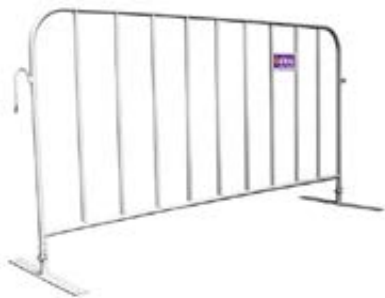

# CROWD CONTROL BARRIERS

Quick and easy to install, our strong and durable crowd control barrier system is ideal to keep people safe at events, work sites and gatherings.

It's stable, flat feet, have holes for pegging or dyna-bolting which helps reduce the risk of tripping. These barriers are easy for one person to lift and feature a durable construction, making them perfect for long-term use and frequent handling.

Available in either a heavy duty or regular (ezi) version.

Scan this QR code to check out our range of water filled barriers and accessories

 **CROWD CONTROL BARRIER RANGE**

**EZI 2.2M  
FLAT FOOT**

*CROWD CONTROL BARRIER*