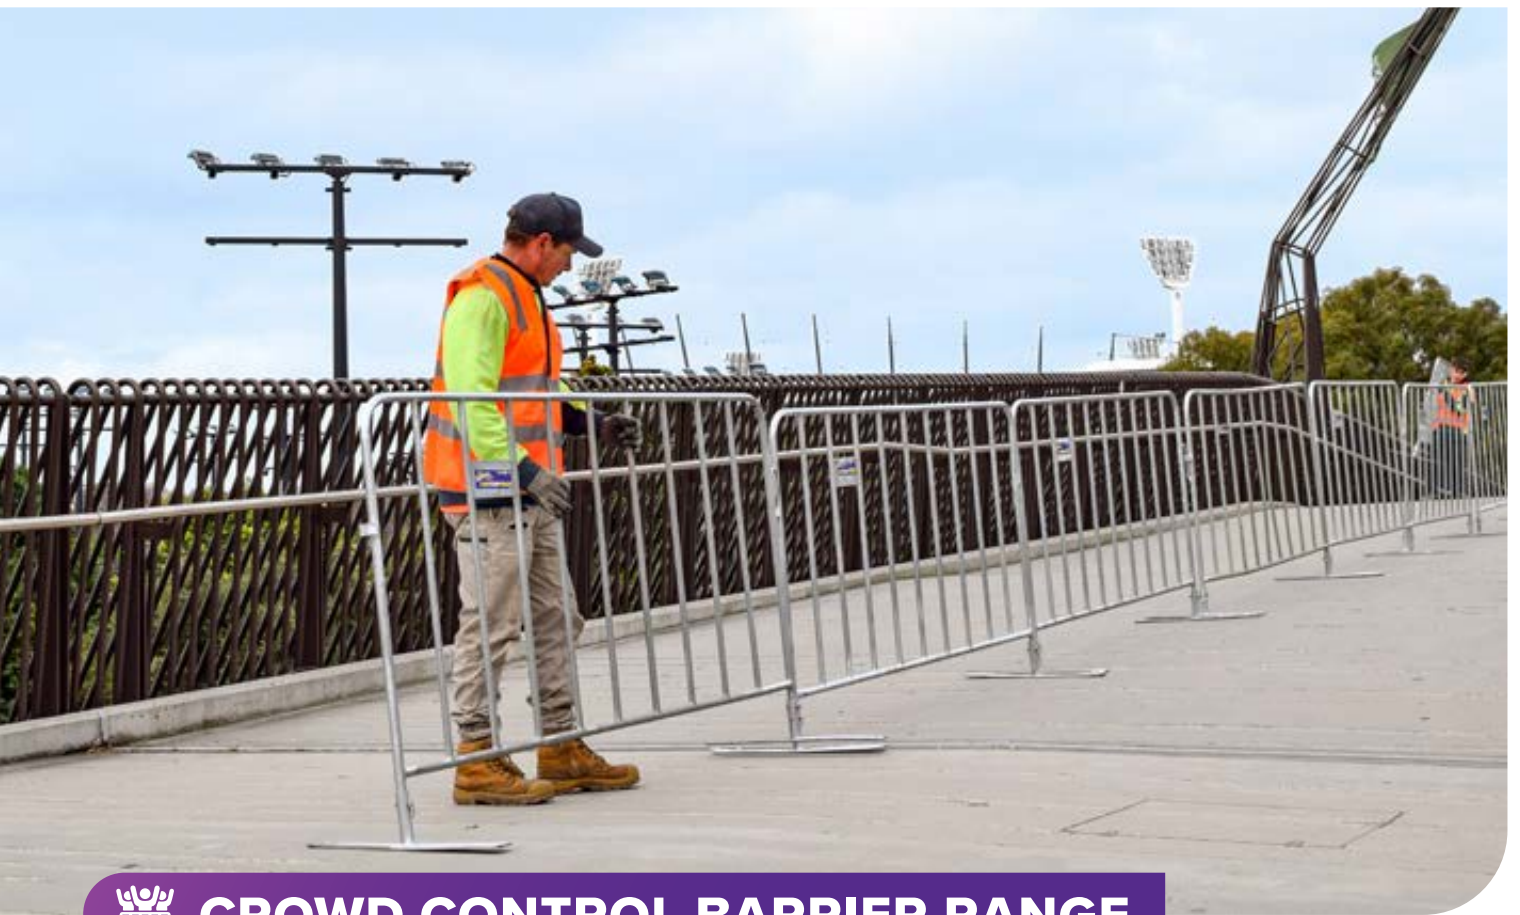

CROWD CONTROL BARRIER RANGE