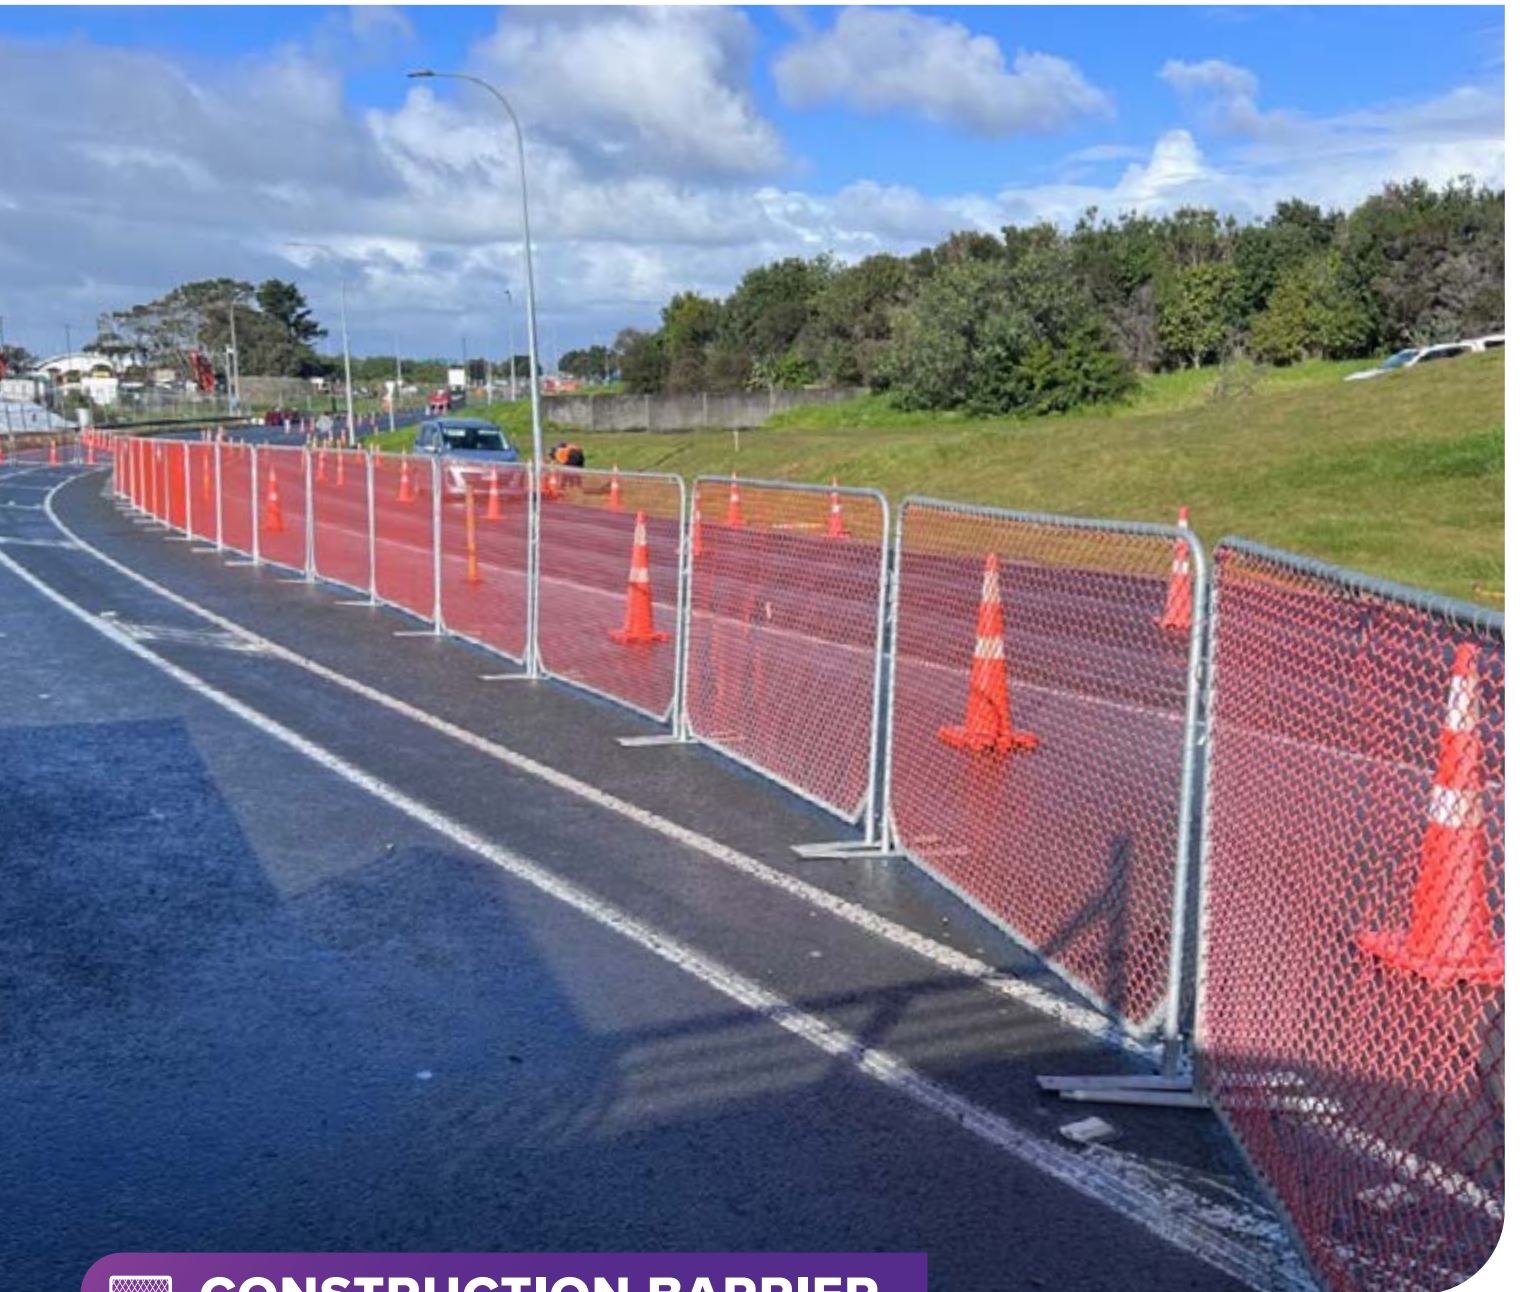

CONSTRUCTION BARRIER