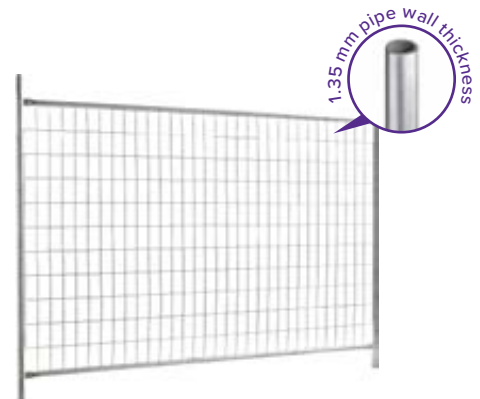

### MAXI PANEL

*HEAVY DUTY WELDED MESH*

Panel size	2400mm (W) x 2100mm (H)
Frame	32mm O.D.
Infill mesh	4mm x 4mm 150mm x 60mm spacings
Weight	22kg
Finish	Hot dipped galvanised 42 microns

### SMART PANEL

Panel size	2400mm (W) x 2100mm (H)
Frame	32mm O.D.
Infill mesh	2.5mm x 2.5mm 150mm x 60mm spacings
Weight	11kg
Finish	Hot dipped galvanised